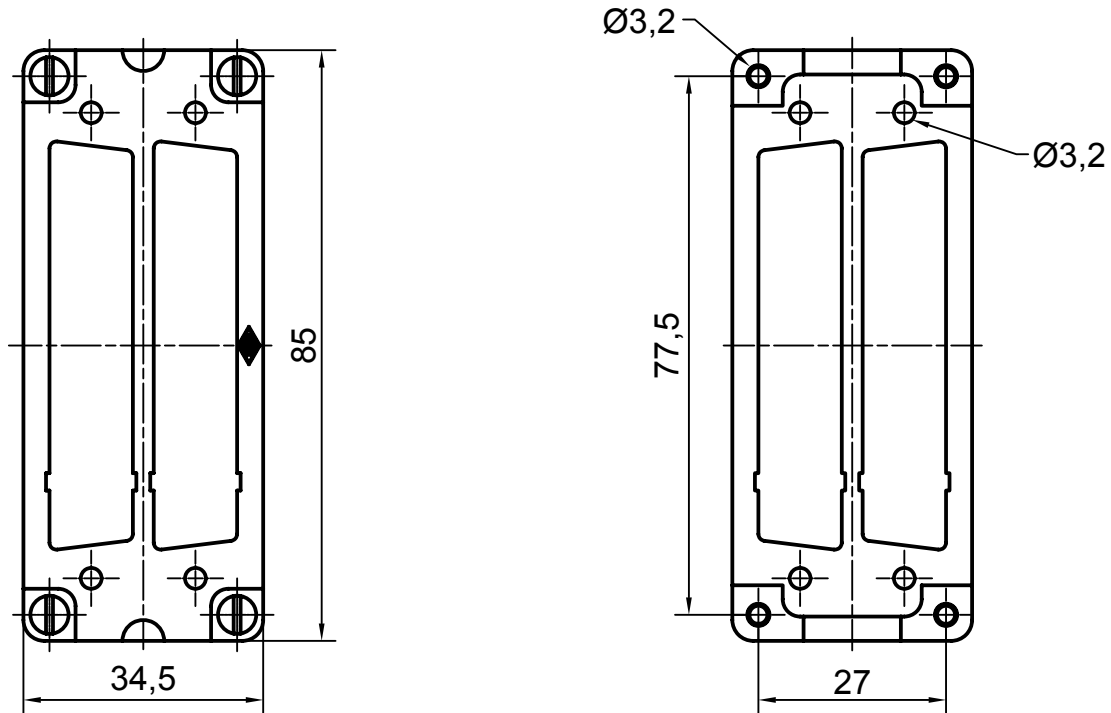

Diritti riservati

All rights reserved

Date 10.01.2007	CR 50 AD2	Scale	
Sign.	plates for 2 D-SUB inserts 50 poles	1:1	